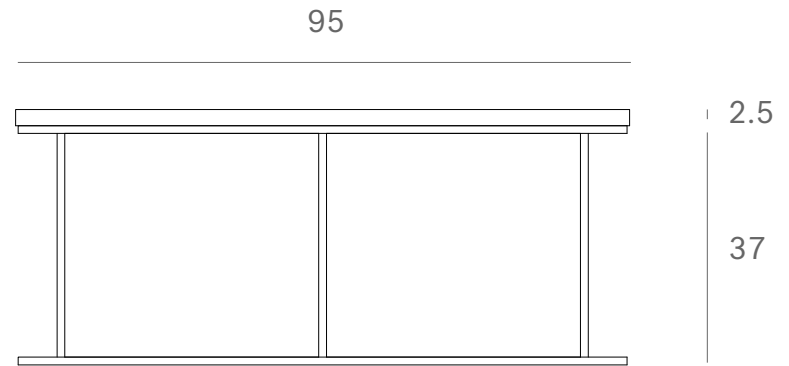

*Ethnicraft*

12236 - Teak Tabwa round nesting coffee table set - Dimensions (cm)

*Ethnicraft*

12236 - Teak Tabwa round nesting coffee table set - Dimensions (inches)