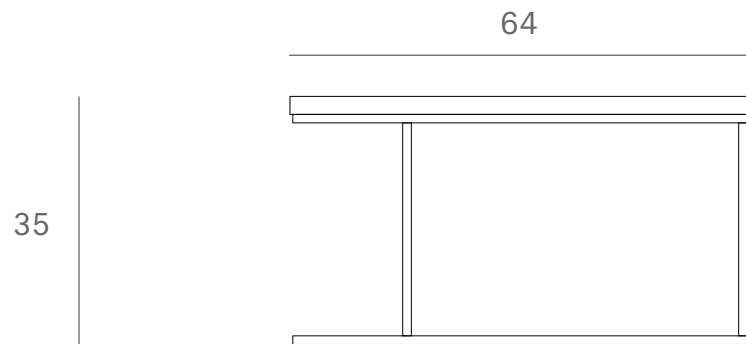

*Ethnicraft*

12236 - Teak Tabwa round nesting coffee table set - Dimensions (cm)

*Ethnicraft*

12236 - Teak Tabwa round nesting coffee table set - Dimensions (inches)