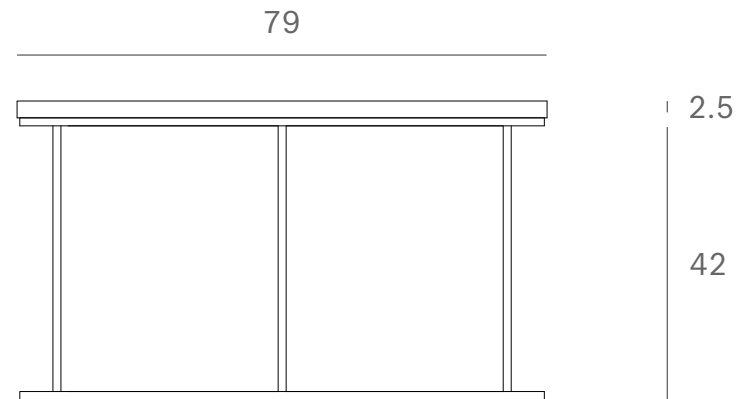

*Ethnicraft*

12236 - Teak Tabwa round nesting coffee table set - Dimensions (cm)

*Ethnicraft*

12236 - Teak Tabwa round nesting coffee table set - Dimensions (inches)