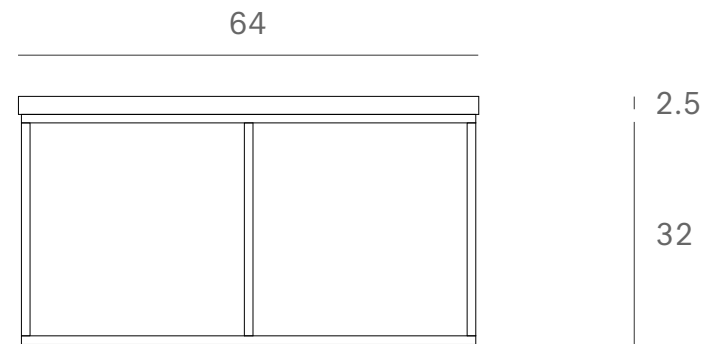

*Ethnicraft*

12236 - Teak Tabwa round nesting coffee table set - Dimensions (cm)

*Ethnicraft*

12236 - Teak Tabwa round nesting coffee table set - Dimensions (inches)