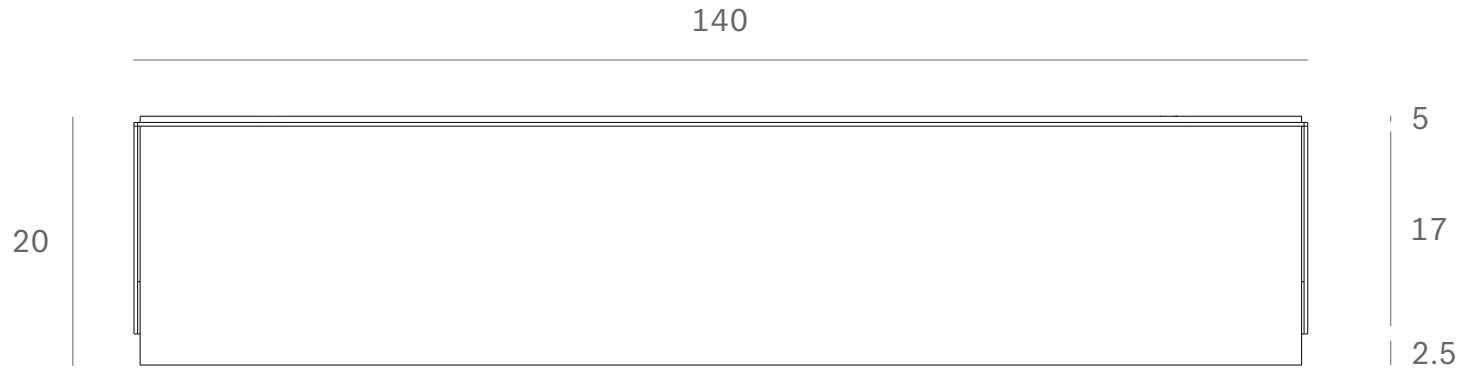

Ethnicraft

26615 - Oak Ribbon shelf - Dimensions (cm)

*Ethnicraft*

26615 - Oak Ribbon shelf - Dimensions (inches)