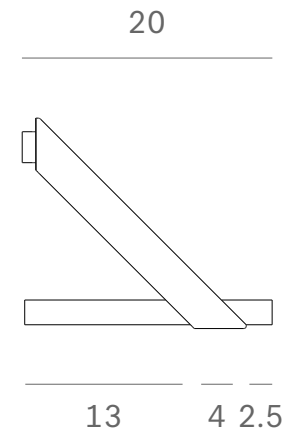

Ethnicraft

26615 - Oak Ribbon shelf - Dimensions (cm)

*Ethnicraft*

26615 - Oak Ribbon shelf - Dimensions (inches)