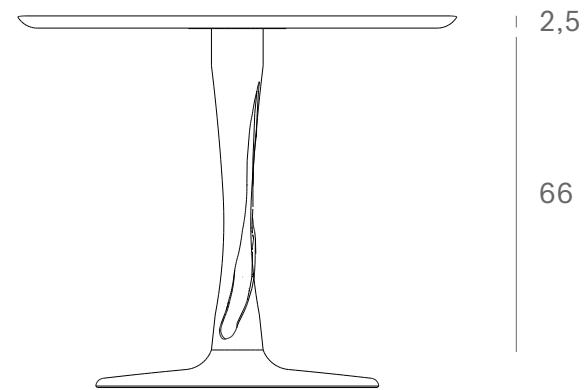

*Ethnicraft*

50013 - Oak Torsion black dining table - Dimensions (cm)

*Ethnicraft*

50013 - Oak Torsion black dining table - Dimensions (inches)