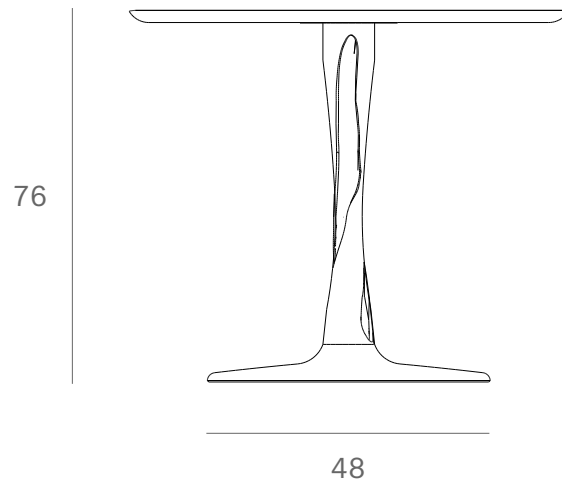

*Ethnicraft*

50013 - Oak Torsion black dining table - Dimensions (cm)

*Ethnicraft*

50013 - Oak Torsion black dining table - Dimensions (inches)