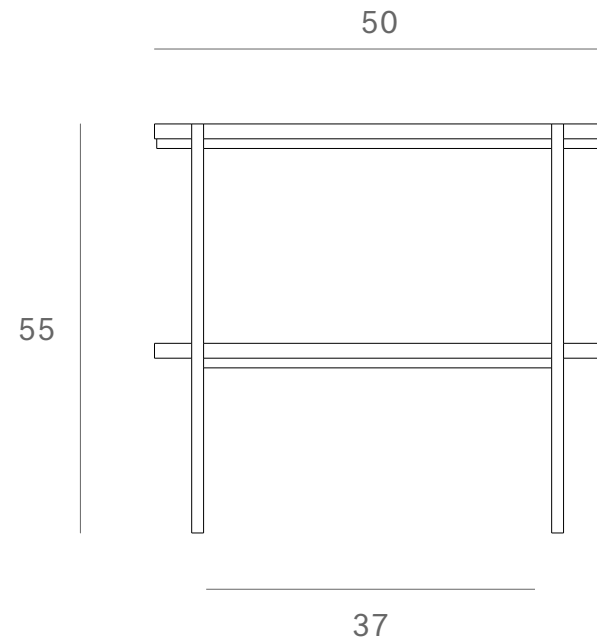

*Ethnicraft*

50134 - Oak Rise side table - Dimensions (cm)

*Ethnicraft*

50134 - Oak Rise side table - Dimensions (inches)