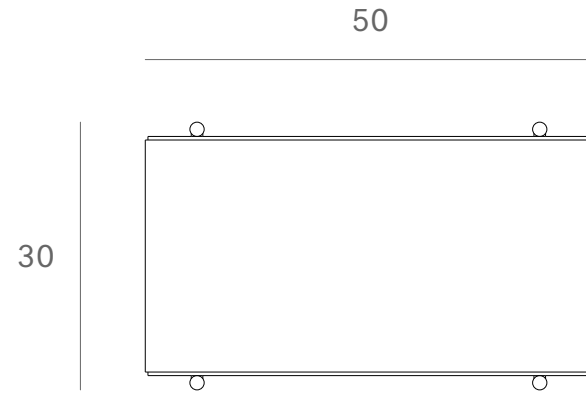

*Ethnicraft*

50134 - Oak Rise side table - Dimensions (cm)

*Ethnicraft*

50134 - Oak Rise side table - Dimensions (inches)