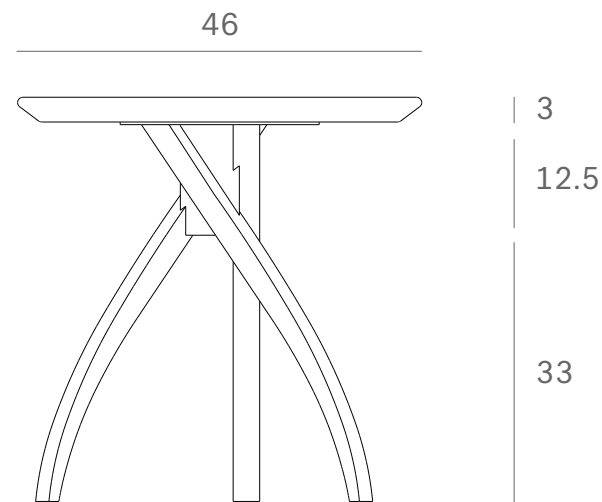

Ethnicraft

50557 - Oak Twist side table - Dimensions (cm)

*Ethnicraft*

50557 - Oak Twist side table - Dimensions (inches)

18.1

18.1

18.1

18.1

1.2

4.9

13.0