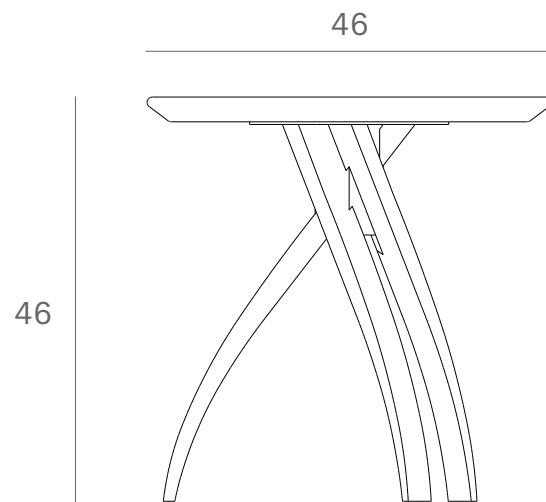

Ethnicraft

50557 - Oak Twist side table - Dimensions (cm)

*Ethnicraft*

50557 - Oak Twist side table - Dimensions (inches)

18.1

18.1

18.1

18.1

1.2

4.9

13.0