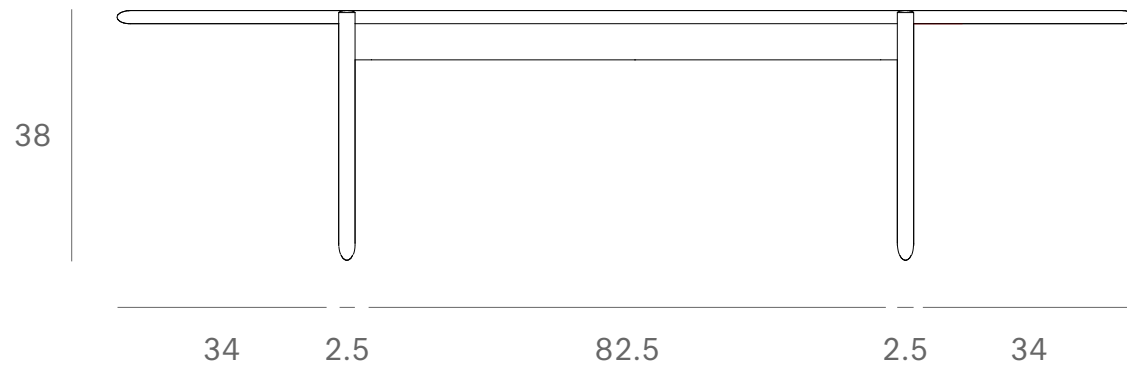

*Ethnicraft*

35006 - Mahogany Polished Imperfect coffee table - Dimensions (cm)

*Ethnicraft*

35006 - Mahogany Polished Imperfect coffee table - Dimensions (inches)