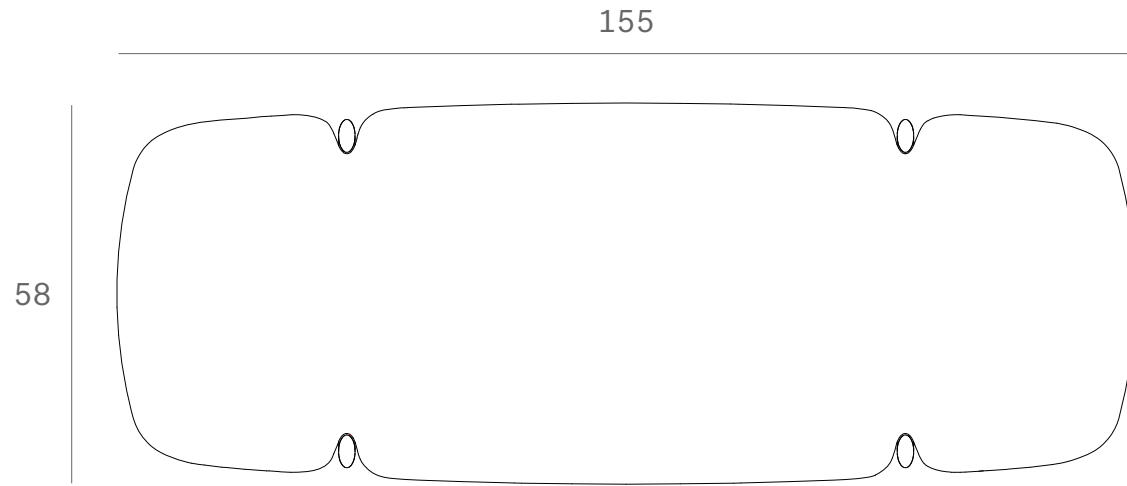

*Ethnicraft*

35006 - Mahogany Polished Imperfect coffee table - Dimensions (cm)

*Ethnicraft*

35006 - Mahogany Polished Imperfect coffee table - Dimensions (inches)