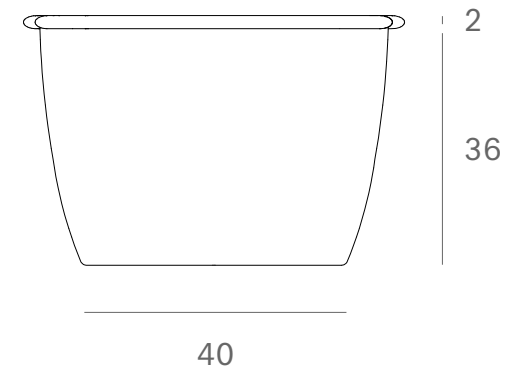

*Ethnicraft*

35006 - Mahogany Polished Imperfect coffee table - Dimensions (cm)

*Ethnicraft*

35006 - Mahogany Polished Imperfect coffee table - Dimensions (inches)