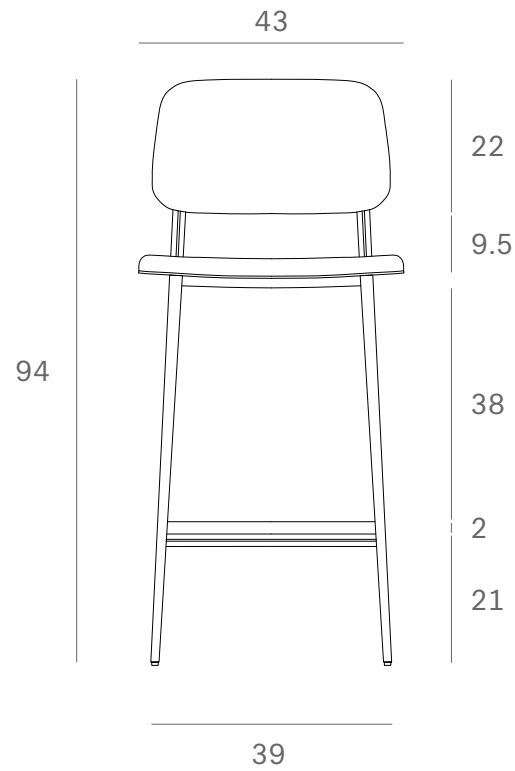

*Ethnicraft*

60081 - DC counter stool - Dimensions (cm)

Ethnicraft

60081 - DC counter stool - Dimensions (inches)