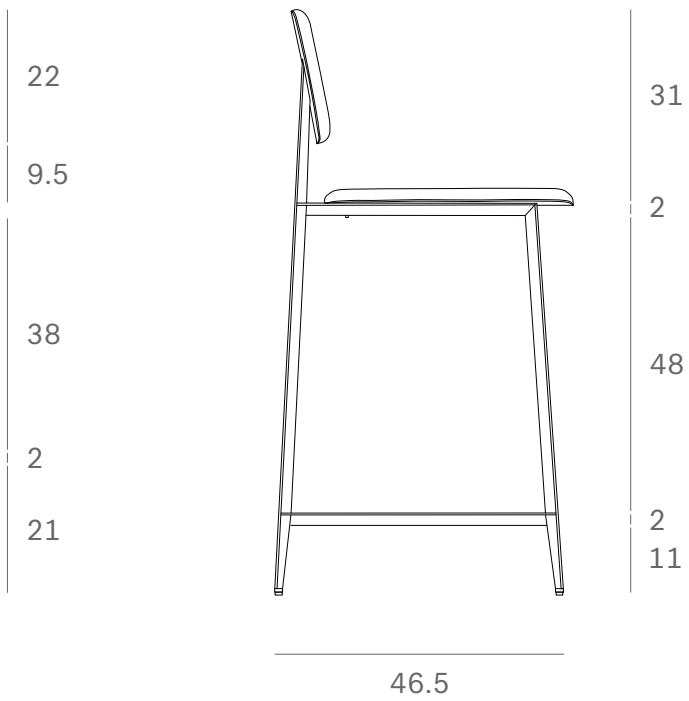

*Ethnicraft*

60081 - DC counter stool - Dimensions (cm)

Ethnicraft

60081 - DC counter stool - Dimensions (inches)