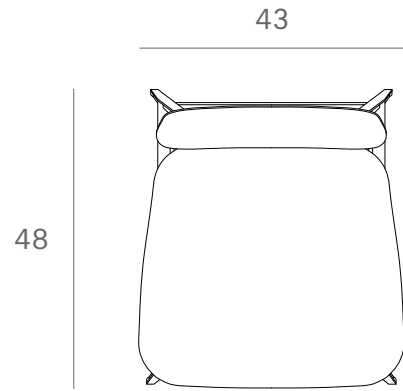

*Ethnicraft*

60081 - DC counter stool - Dimensions (cm)

Ethnicraft

60081 - DC counter stool - Dimensions (inches)