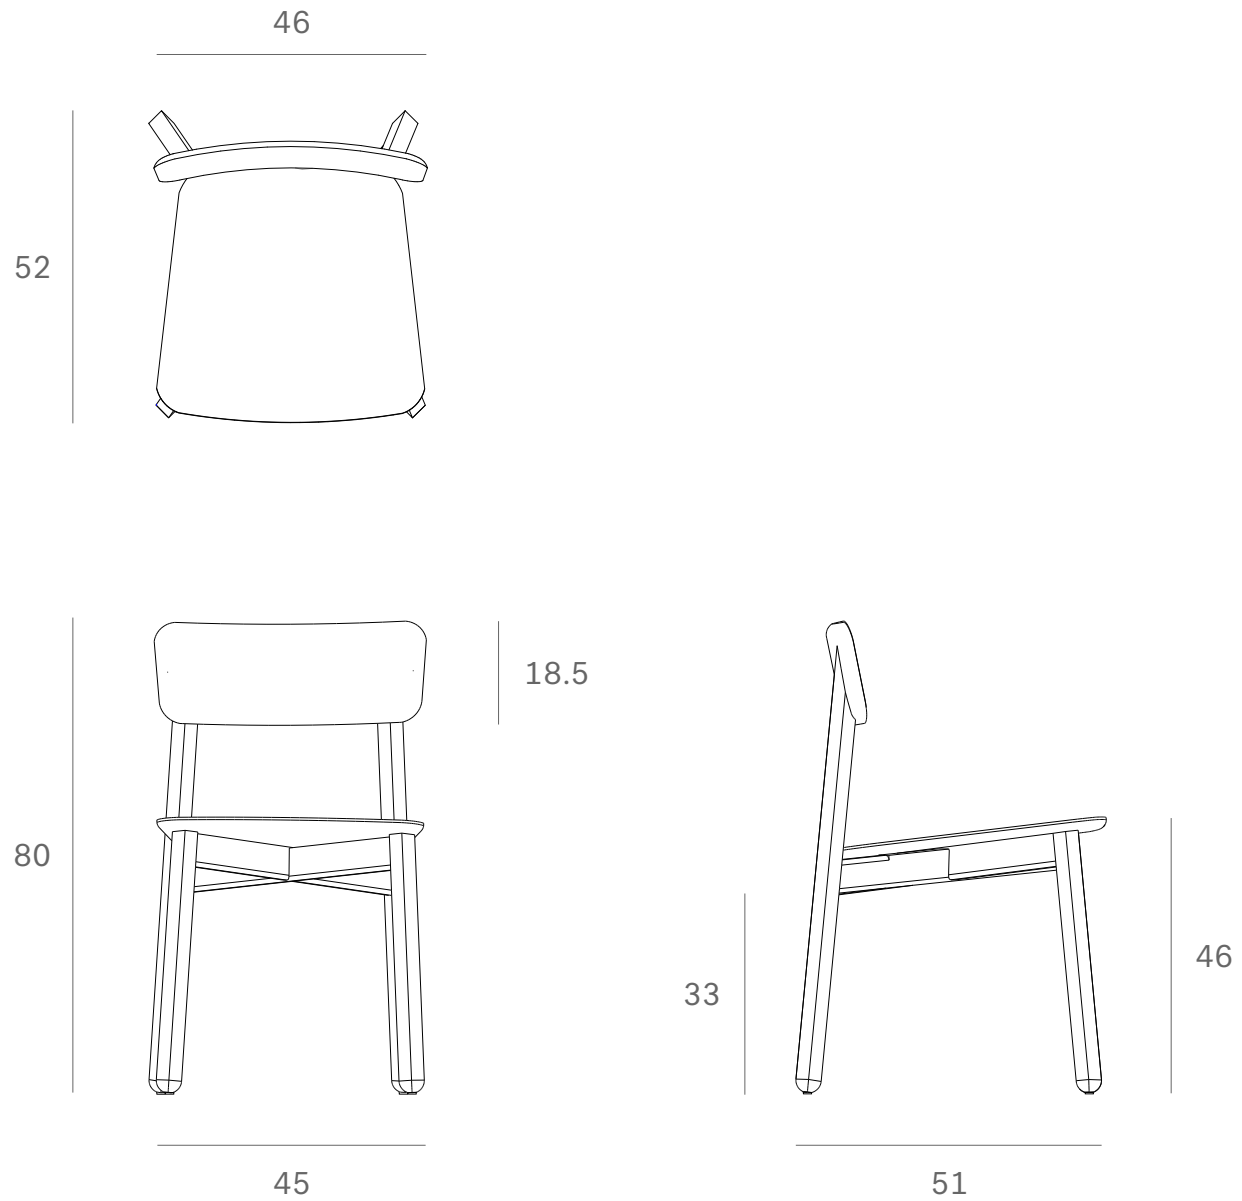

*Ethnicraft*

50072 - Oak Casale dining chair - Dimensions (cm)

*Ethnicraft*

50072 - Oak Casale dining chair - Dimensions (inches)