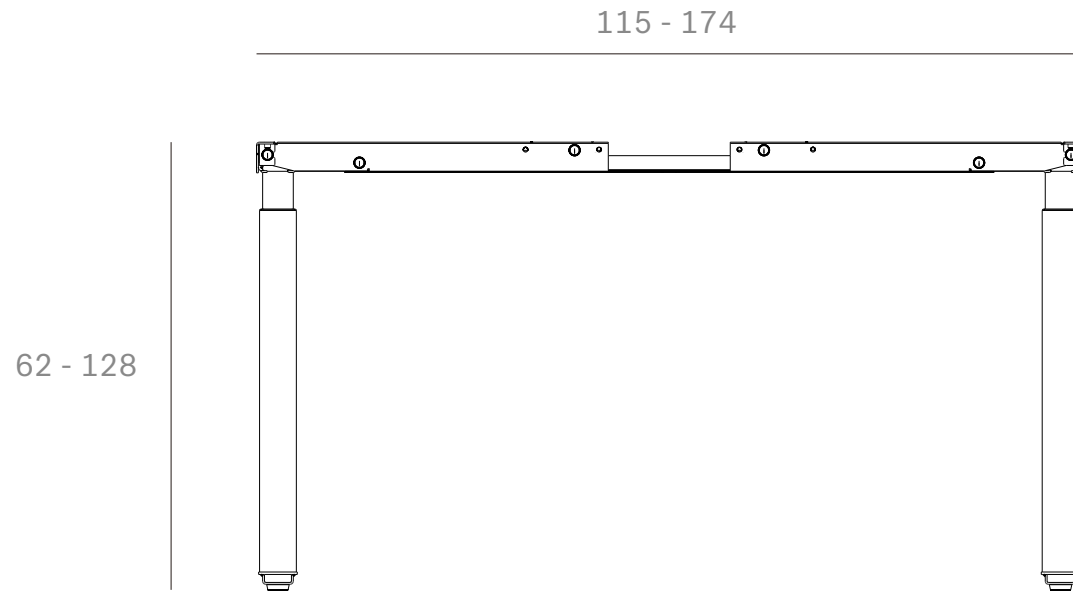

*Ethnicraft*

59220 - Metal Frame - Dimensions (cm)

*Ethnicraft*

59220 - Metal Frame - Dimensions (inches)