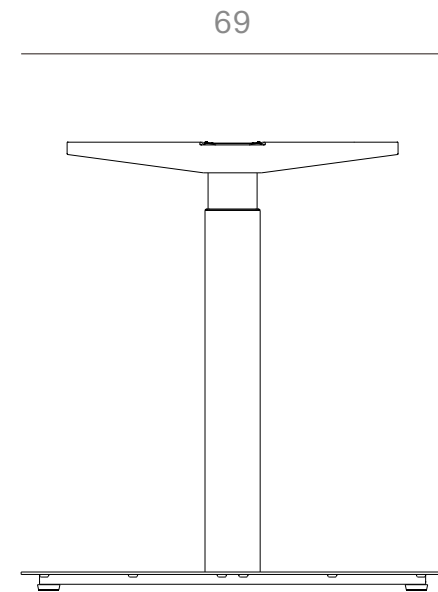

*Ethnicraft*

59220 - Metal Frame - Dimensions (cm)

*Ethnicraft*

59220 - Metal Frame - Dimensions (inches)