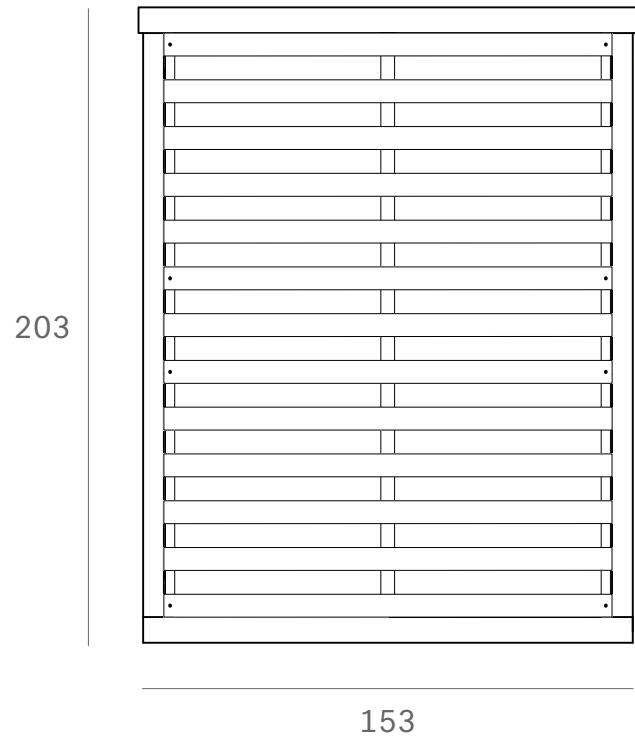

*Ethnicraft*

51218 - Oak Nordic II bed - Dimensions (cm)

*Ethnicraft*

51218 - Oak Nordic II bed - Dimensions (inches)