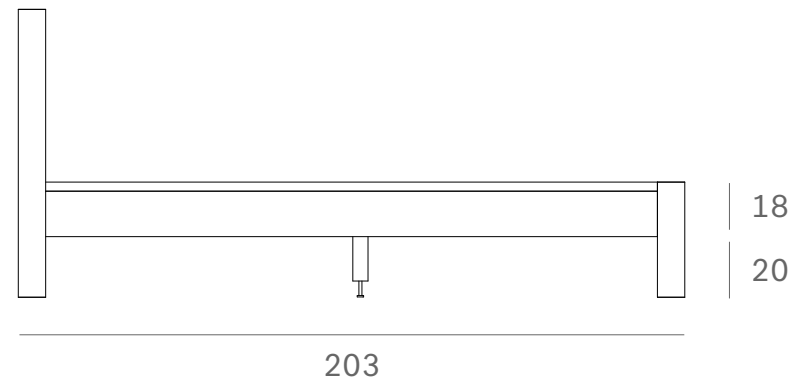

*Ethnicraft*

51218 - Oak Nordic II bed - Dimensions (cm)

*Ethnicraft*

51218 - Oak Nordic II bed - Dimensions (inches)