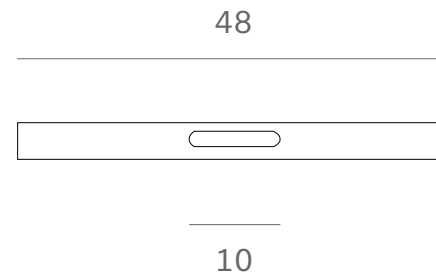

*Ethnicraft*

20360 - Indigo Organic glass tray - Dimensions (cm)

*Ethnicraft*

20360 - Indigo Organic glass tray - Dimensions (inches)