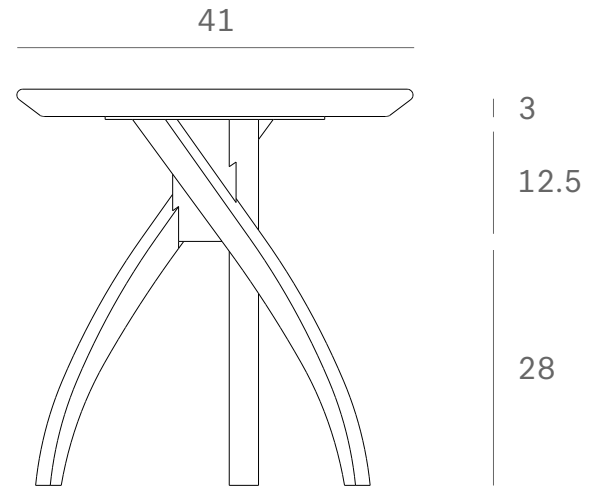

50556 - Oak Twist side table - Dimensions (cm)

*Ethnicraft*

50556 - Oak Twist side table - Dimensions (inches)

16.1

16.1

16.1

16.1

1.2

4.9

11.0