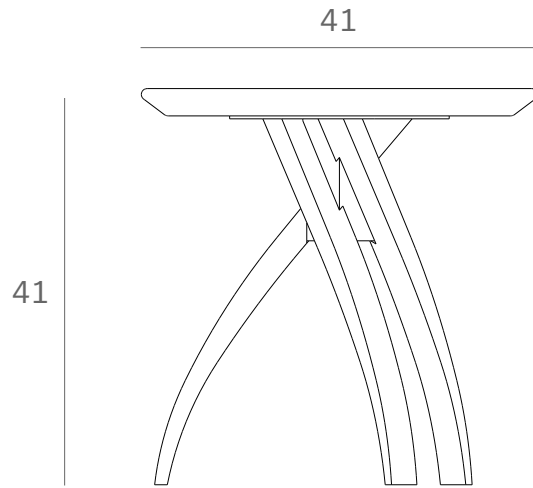

50556 - Oak Twist side table - Dimensions (cm)

*Ethnicraft*

50556 - Oak Twist side table - Dimensions (inches)

16.1

16.1

16.1

16.1

1.2

4.9

11.0