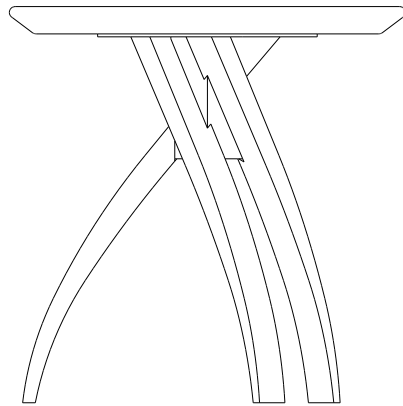

50556 - Oak Twist side table - Dimensions (cm)

*Ethnicraft*

50556 - Oak Twist side table - Dimensions (inches)

16.1

16.1

16.1

16.1

1.2

4.9

11.0