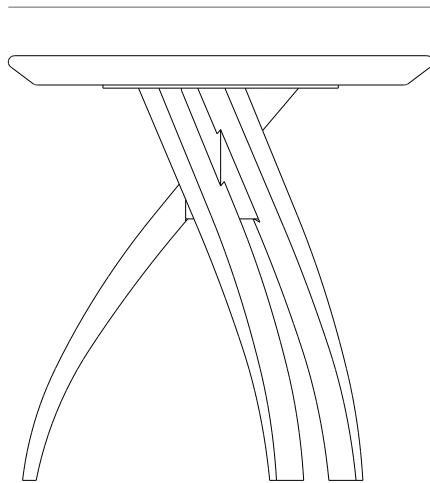

*Ethnicraft*

50558 - Oak Twist side table - Dimensions (cm)

*Ethnicraft*

50558 - Oak Twist side table - Dimensions (inches)

20.1

20.1

20.1

20.1

1.2

4.9

13.8