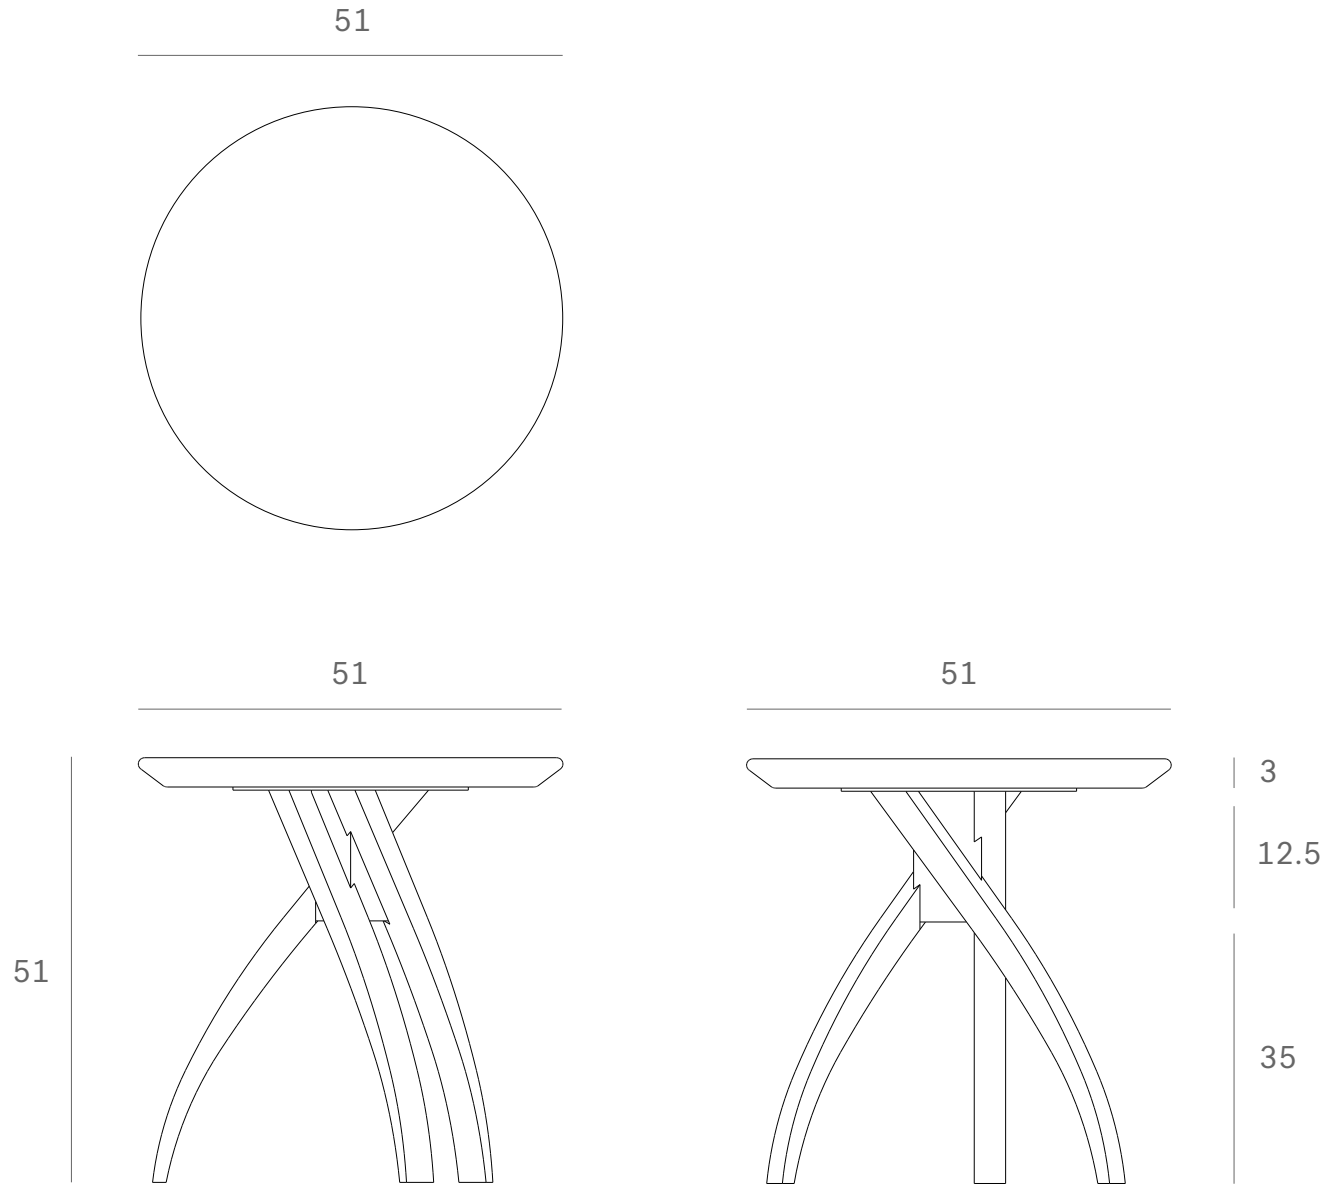

*Ethnicraft*

50558 - Oak Twist side table - Dimensions (cm)

*Ethnicraft*

50558 - Oak Twist side table - Dimensions (inches)

20.1

20.1

20.1

20.1

1.2

4.9

13.8